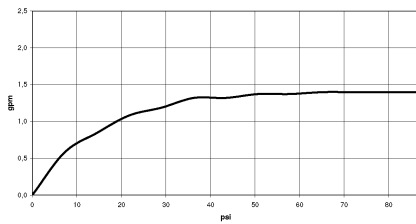

DORNBRACHT PIUR Single-lever mixer Pull-out with spray function - Chrome

33 960 210

- 197mm projection
- pivotable spout 360°
- air-enriched flow and spray flow
- max. flow 5.2 l/min at 3 bar flow pressure
- lead-free
- fabric braided hose 1500 mm

Intrinsic protection against back flow.

	Chrome	33 960 210-00 0010
	Soft Black	33 960 210-69 0010
	Brushed Nickel	33 960 210-70 0010

DORNBRACHT PIUR Single-lever mixer Pull-out with spray function - Chrome

33 960 210

Flow rate chart

Codes & Standards

California Energy
Commission
(CEC)

DORNBACHT PIUR Single-lever mixer Pull-out with spray function - Chrome

33 960 210

Certificates

IAPMO_N-4976 (2). IAPMO_6397 (2).