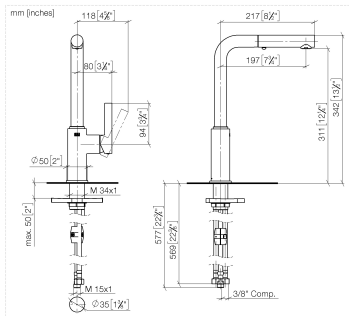

DORNBRACHT PIUR Single-lever mixer Pull-out with spray function - Chrome

33 960 210

- 197mm projection
- pivotable spout 360°
- air-enriched flow and spray flow
- max. flow 5.2 l/min at 3 bar flow pressure
- lead-free
- fabric braided hose 1500 mm

Intrinsic protection against back flow.

	Chrome	33 960 210-00 0010
	Soft Black	33 960 210-69 0010
	Brushed Nickel	33 960 210-70 0010

DORNBRACHT PIUR Single-lever mixer Pull-out with spray function - Chrome

33 960 210

Flow rate chart

Codes & Standards

California Energy
Commission
(CEC)

DORNBACHT PIUR Single-lever mixer Pull-out with spray function - Chrome

33 960 210

Certificates

IAPMO_N-4976 (2). IAPMO_6397 (2).

DORNBACHT PIUR Single-lever mixer Pull-out with spray function - Chrome

33 960 210

Parts for other finishes can be found here: [Soft Black](#)

Spare parts list

No.	Item Number	Name	Quantity used	Delivery time
1	90 12 11 181 01-00	shower	1	2
2	90 14 05 081 00 90	seal	1	2
3	90 23 01 051 02 90	flow reducer	1	2
4	90 30 02 101 00 90	hose	1	2
5	90 14 15 060 00 90	gasket kit	1	2
6	90 15 05 060 00 90	cartridge	1	2
7	90 28 30 011 00-00	cover	1	2
8	90 20 21 001 00-00	handle	1	2
9	90 27 21 001 00-00	rosette	1	2
10	90 30 01 200 00 90	shaft	1	2
11	90 23 10 003 00 90	fixing set	1	2
12	04 30 04 103 00 90	hose	2	2
13	90 30 04 110 00 90	hose	1	2