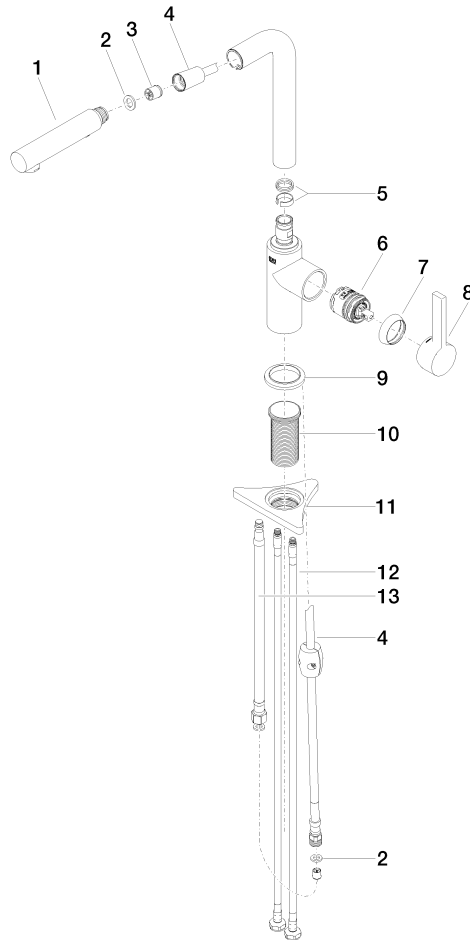

DORNBRACHT PIUR Single-lever mixer Pull-out with spray function - Chrome

33 960 210

- 197mm projection
- pivotable spout 360°
- air-enriched flow and spray flow
- max. flow 5.2 l/min at 3 bar flow pressure
- lead-free
- fabric braided hose 1500 mm

Intrinsic protection against back flow.

	Chrome	33 960 210-00 0010
	Soft Black	33 960 210-69 0010
	Brushed Nickel	33 960 210-70 0010

DORNBRACHT PIUR Single-lever mixer Pull-out with spray function - Chrome

33 960 210

Flow rate chart

Codes & Standards

California Energy
Commission
(CEC)

DORNBACHT PIUR Single-lever mixer Pull-out with spray function - Chrome

33 960 210

Certificates

IAPMO_N-4976 (2). IAPMO_6397 (2).

DORNBACHT PIUR Single-lever mixer Pull-out with spray function - Chrome

33 960 210

Parts for other finishes can be found here: [Soft Black](#)

Spare parts list

No.	Item Number	Name	Quantity used	Delivery time
1	90 12 11 181 01-00	shower	1	2
2	90 14 05 081 00 90	seal	1	2
3	90 23 01 051 02 90	flow reducer	1	2
4	90 30 02 101 00 90	hose	1	2
5	90 14 15 060 00 90	gasket kit	1	2
6	90 15 05 060 00 90	cartridge	1	2
7	90 28 30 011 00-00	cover	1	2
8	90 20 21 001 00-00	handle	1	2
9	90 27 21 001 00-00	rosette	1	2
10	90 30 01 200 00 90	shaft	1	2
11	90 23 10 003 00 90	fixing set	1	2
12	04 30 04 103 00 90	hose	2	2
13	90 30 04 110 00 90	hose	1	2